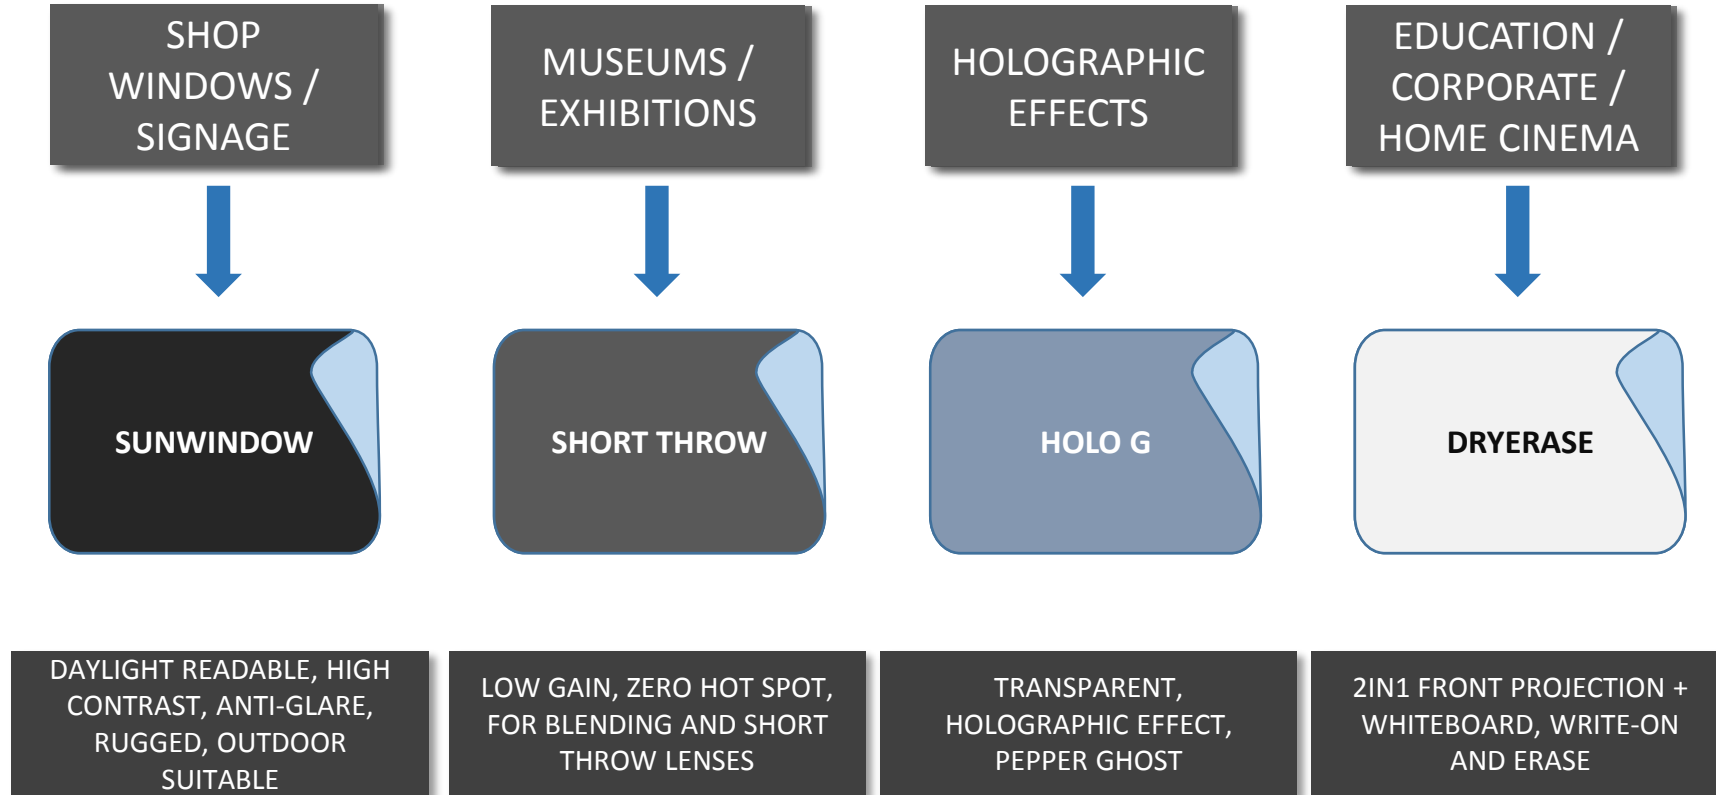

ADWINDOW

creative projection films

RESELLER RANGE – EASY TO UNDERSTAND, EASY TO SELL

- **One situation, one product: direct response to 80% of the projection films inquiries**
- **Easy to integrate in catalogs, websites, sales presentations**
- **Best prices and special discount for volumes**

RESELLER SHORT RANGE – EASY RESPONSE TO MAIN SITUATIONS

TECHNICAL RANGE – CUSTOM PRODUCTS TO FULFILL ALL NEEDS

CHOOSE YOUR COMPONENTS AND CREATE YOUR OWN PRODUCTS ON-DEMAND

1. Choose optical film base for optimal visual result: picture readability, contrast, transparency, diffusion...
2. Add an adhesive or a solid backup
3. Add a finish: antiglare, antiscratch, perforated, whiteboard, dual vision, mirror...

TECHNICAL RANGE - FILMS MADE TO MEASURE - 100 % CUSTOMIZATION